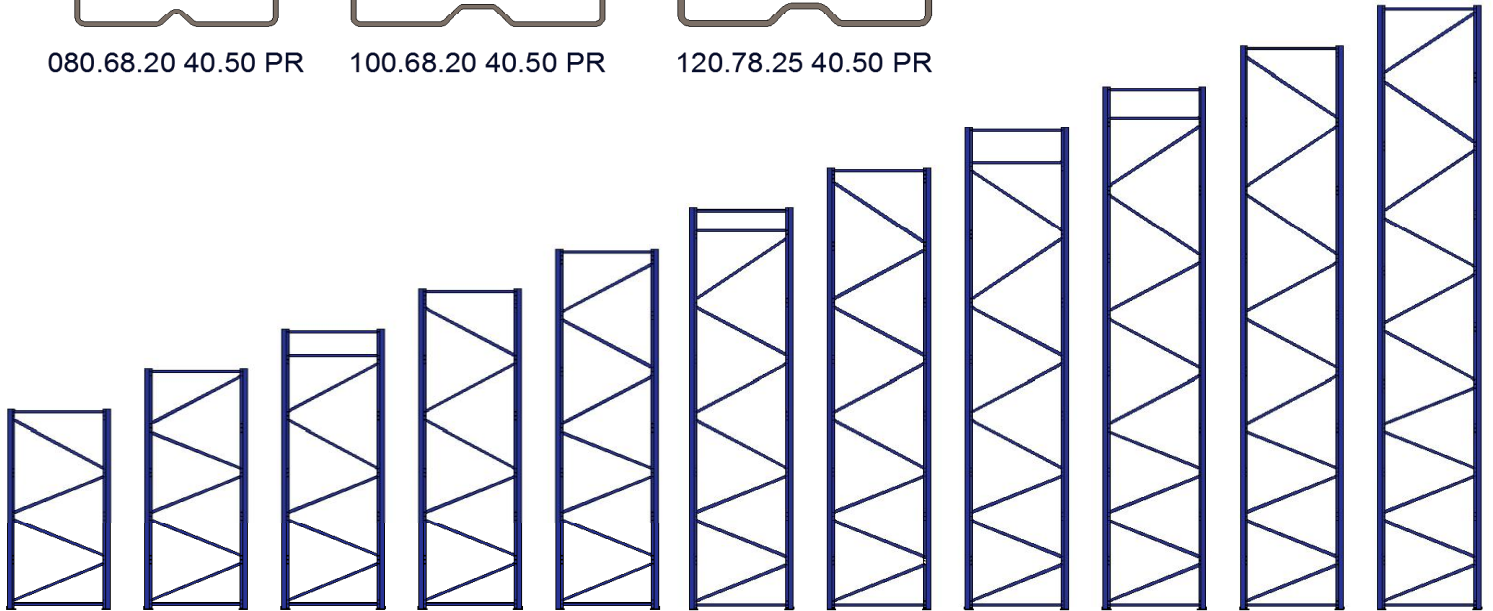

①		M16x230	5.8	3x
②		M16	8.8	3x
③		M16	8.8	6x
④		M18	8.8	3x
⑤		80x80x2	rubber	3x
⑥		M10	8.8	2x
⑦		M10x120	5.8	2x
⑧		M10	8.8	2x

①		M10x25 1628	8.8	2x
②		M10 2536	8.8	2x
③		M10 1743	8.8	2x
④		M10x70 27815	8.8	2x
⑤		M10 27820	8.8	2x

①		M10x40 8858	8.8	2x
②		M10 2536	8.8	2x
③		M10 1743	8.8	2x
④		M10x70 27815	8.8	2x
⑤		M10 27820	8.8	2x
⑥		Bridge	Zn	1x

①		M6x25 1628	8.8	2x
②		M6 2536	8.8	2x
③		M6 1743	8.8	2x

EN 15635

[www.palettenregale-24.de](http://www.palettenregale-24.de)  
Telefon: 07158 98 00 3-00

## Appendix 1 - Smart Range Overview

080.68.20 40.50 PR

100.68.20 40.50 PR

120.78.25 40.50 PR

2.500 mm 3.000 mm 3.500 mm 4.000 mm 4.500 mm 5.000 mm 5.500 mm 6.000 mm 6.500 mm 7.000 mm 7.500 mm

080 67 20 4050 PR

100 78 25 5050 PR

100 68 20 4050 PR

Pallet width configuration	Beam length	CC 090 40 15A, S275 + H4	CC 110 40 15A, S275 + H4	CC 130 40 15A, S275 + H5	CC 130 50 15A, S275 + H5	CC 150 50 15A, S355 + H7
	1825 mm	✓	✓	---	---	---
	2300 mm	✓	✓	---	---	---
	2700 mm	✓	✓	✓	---	---
	3300 mm	---	---	---	✓	✓
	3600 mm	---	---	---	✓	✓